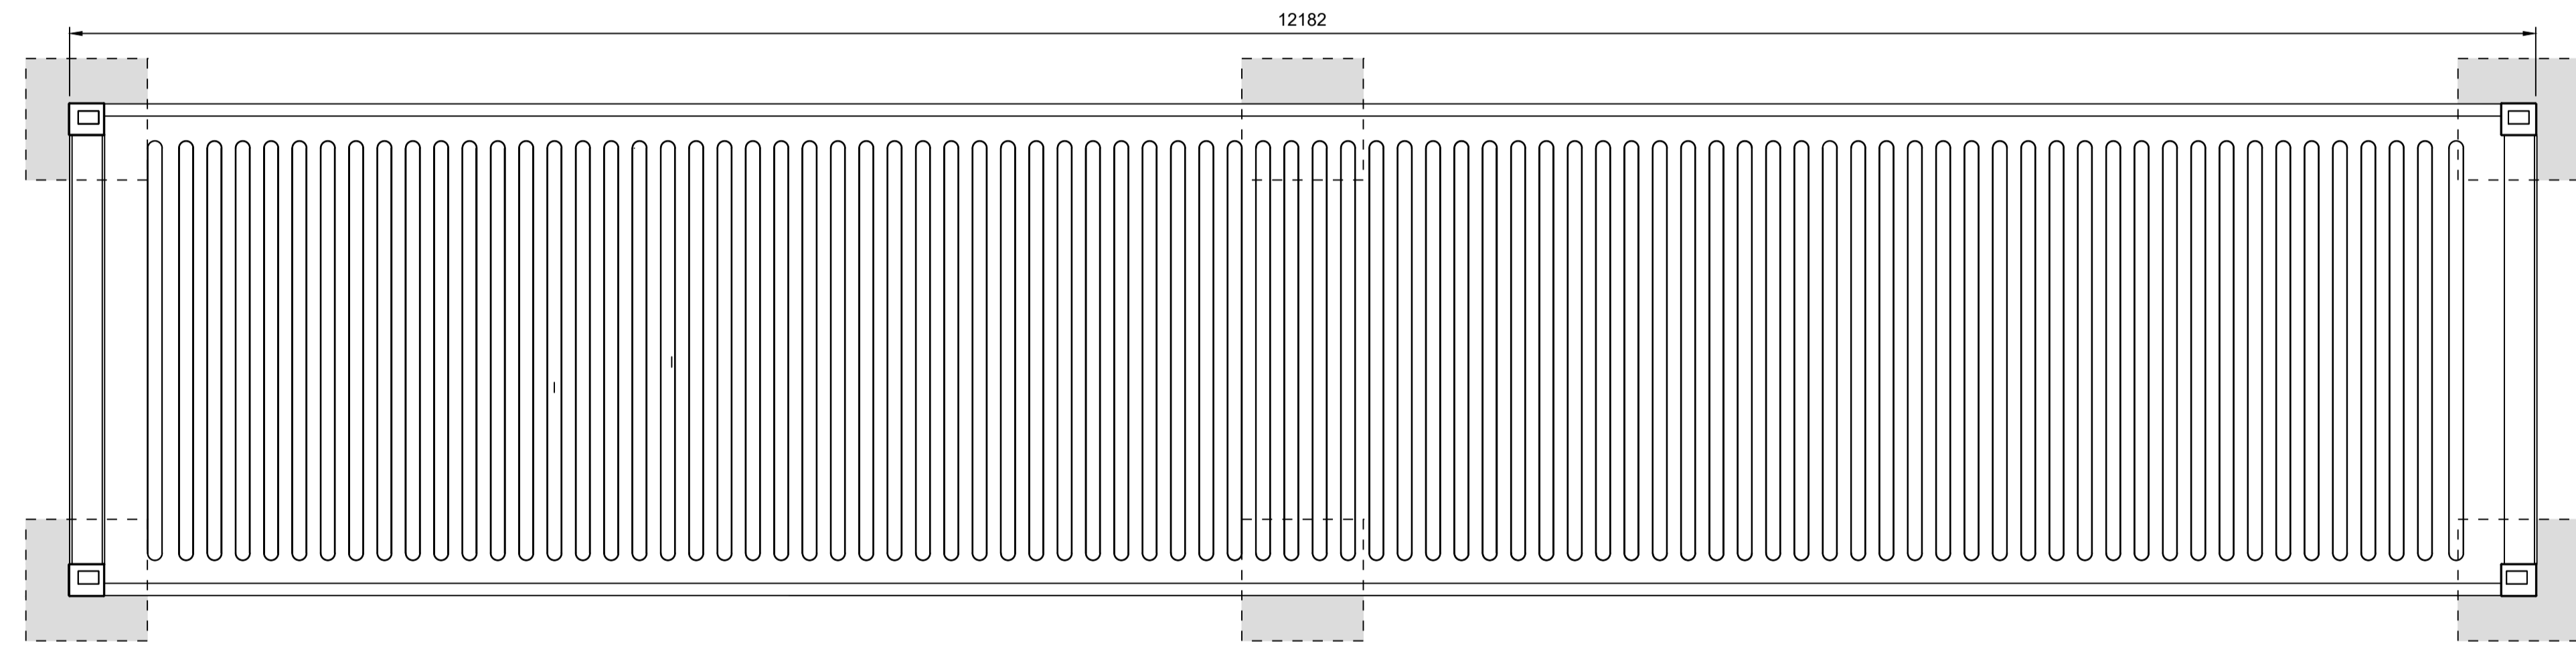

End Elevation

Side Elevation

Plan

STORAGE CONTAINER

Scale 1:25

If Applicable : Ordnance Survey Ireland Licence No. CYAL50221678 © Ordnance Survey Ireland and Government of Ireland

No part of this document may be reproduced or transmitted in any form or stored in any retrieval system of any nature without the written permission of Fehily Timoney & Company as copyright holder except as agreed for use on the project for which the document was originally issued. Do not scale. Use figured dimensions only. If in doubt - Ask!

Rev.	Description	App By	Date
P01	FOR PLANNING	JH	19.09.24

PROJECT		CLIENT		
BALLYNAHONE LONG DURATION ENERGY STORAGE		FUTUREENERGY IRELAND DEVELOPMENT DAC		
SHEET		Date	Project number	Scale (@ A1)
STORAGE CONTAINER		19.09.24	P23-117	As Shown
		Drawn by	Drawing Number	Rev
		POR	P23-117-0300-0008	P01
		Checked by		
		TB		